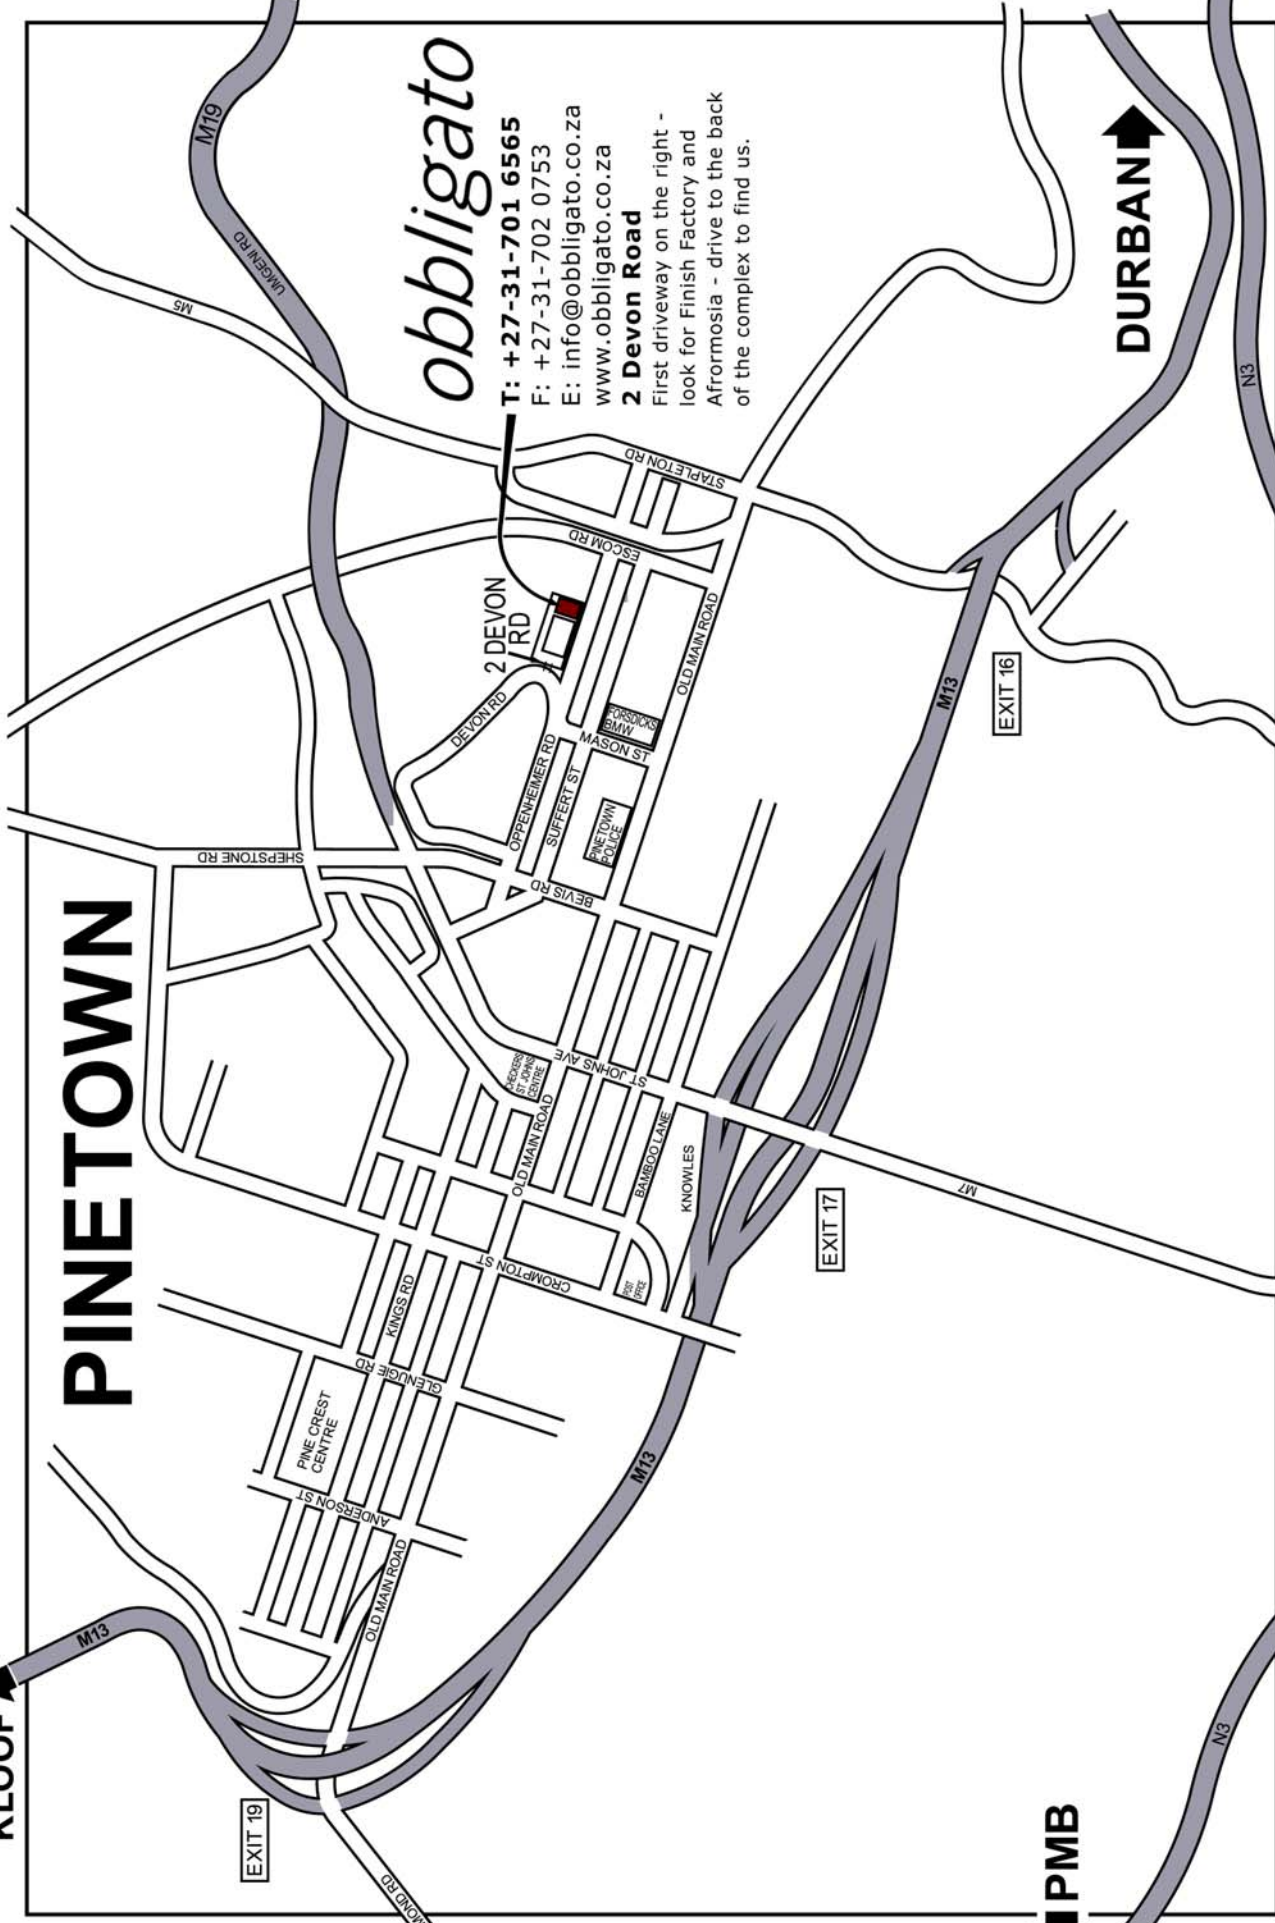

HILLCREST
KLOOF

PINETOWN

obbligato

T: +27-31-701 6565
F: +27-31-702 0753
E: info@obbligato.co.za
www.obbligato.co.za
2 Devon Road
 First driveway on the right - look for Finish Factory and Afrormosia - drive to the back of the complex to find us.

DURBAN →

← **PMB**